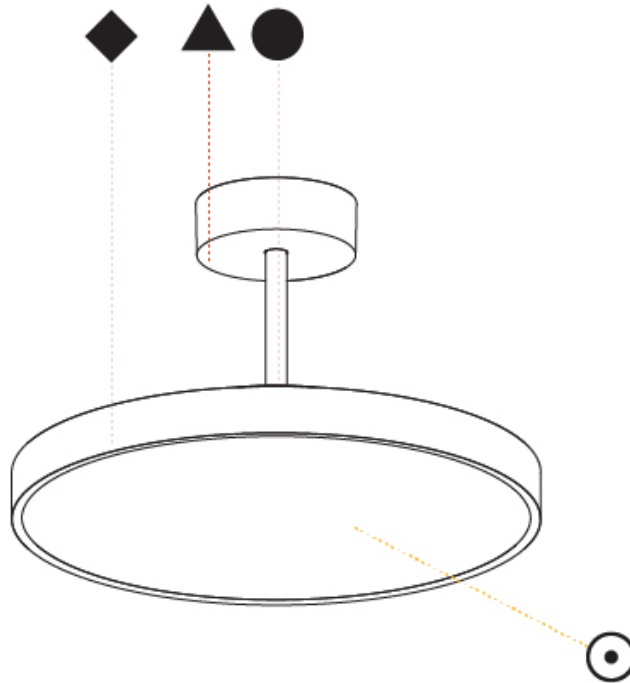

SIGN DIVA TUBE SUSPENSION

A300020-

PROJECT _____

TYPE _____

SPECIFIER _____

QUANTITY _____

DATE _____

A